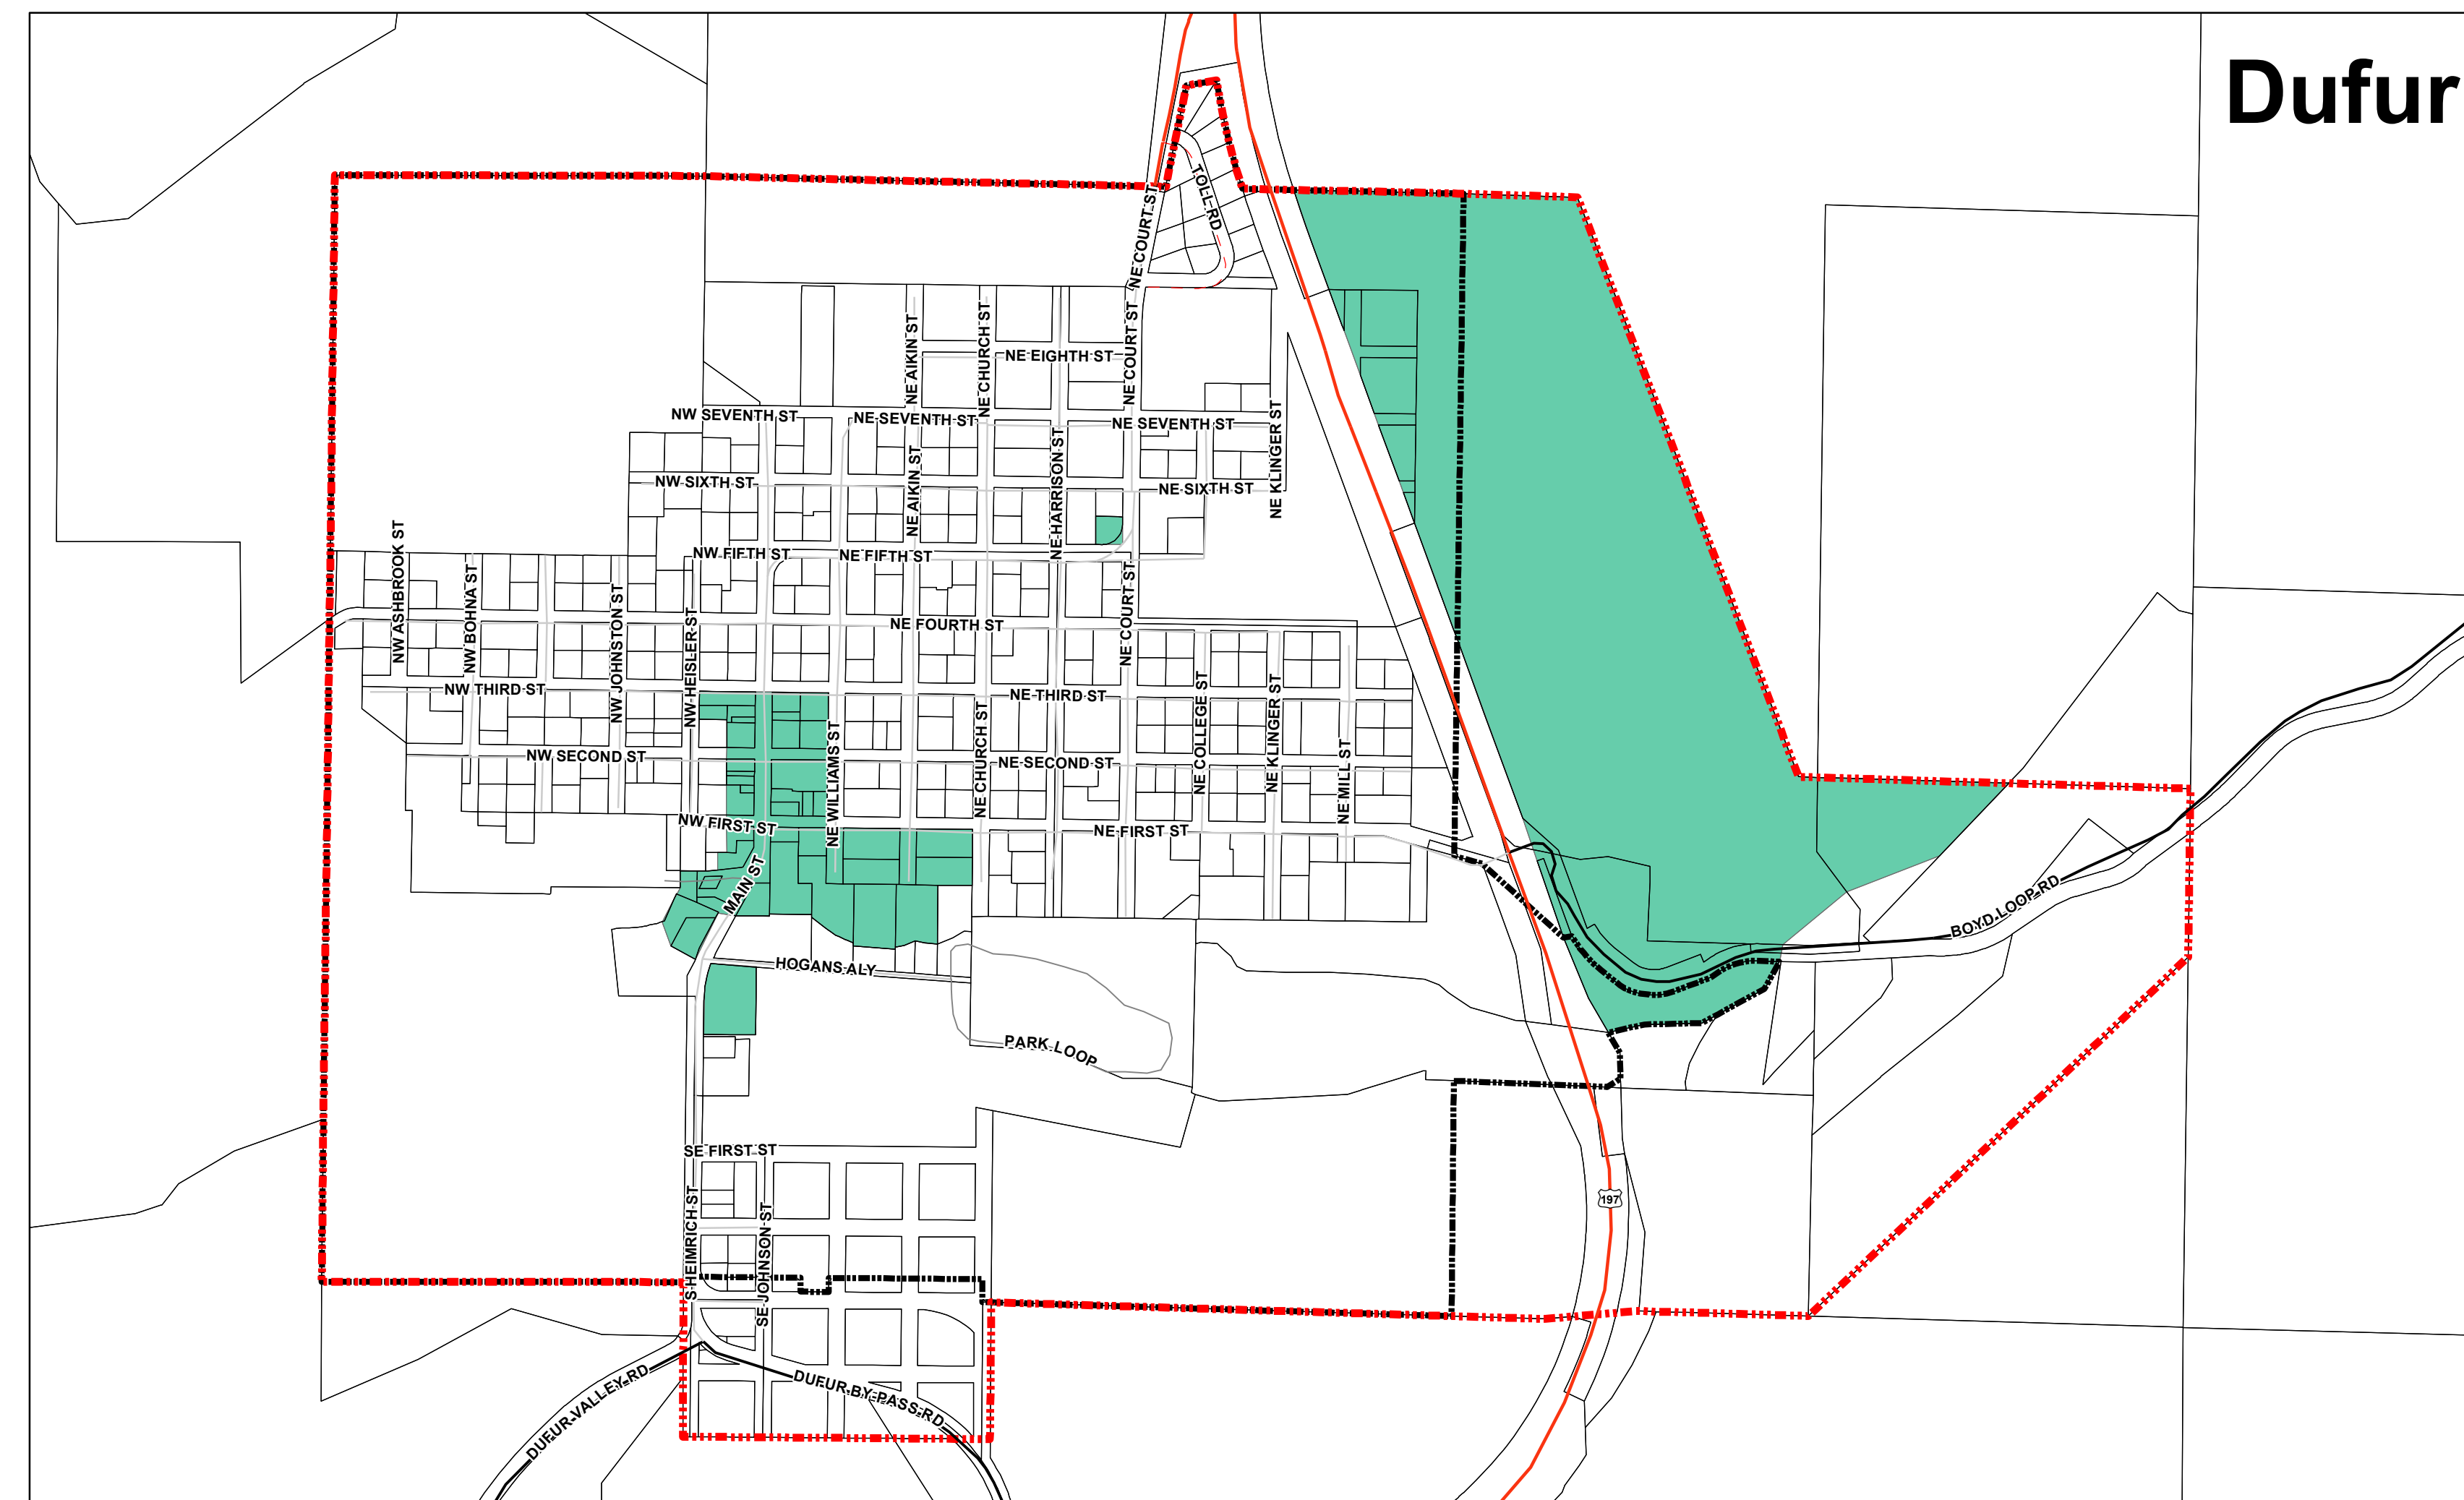

# Maupin

# Mosier

# Dufur

## INCORPORATED COMMUNITIES

Dufur		
Zone	Sq Miles	Acres
C1	0.021	13.49
M1	0.11	70.7

Mosier		
Zone	Sq Miles	Acres
C	0.041	25.8
I	0.086	54.9

Maupin		
Zone	Sq Miles	Acres
GC	0.01	6.9
I	0.063	103.5
RC	0.162	40.5