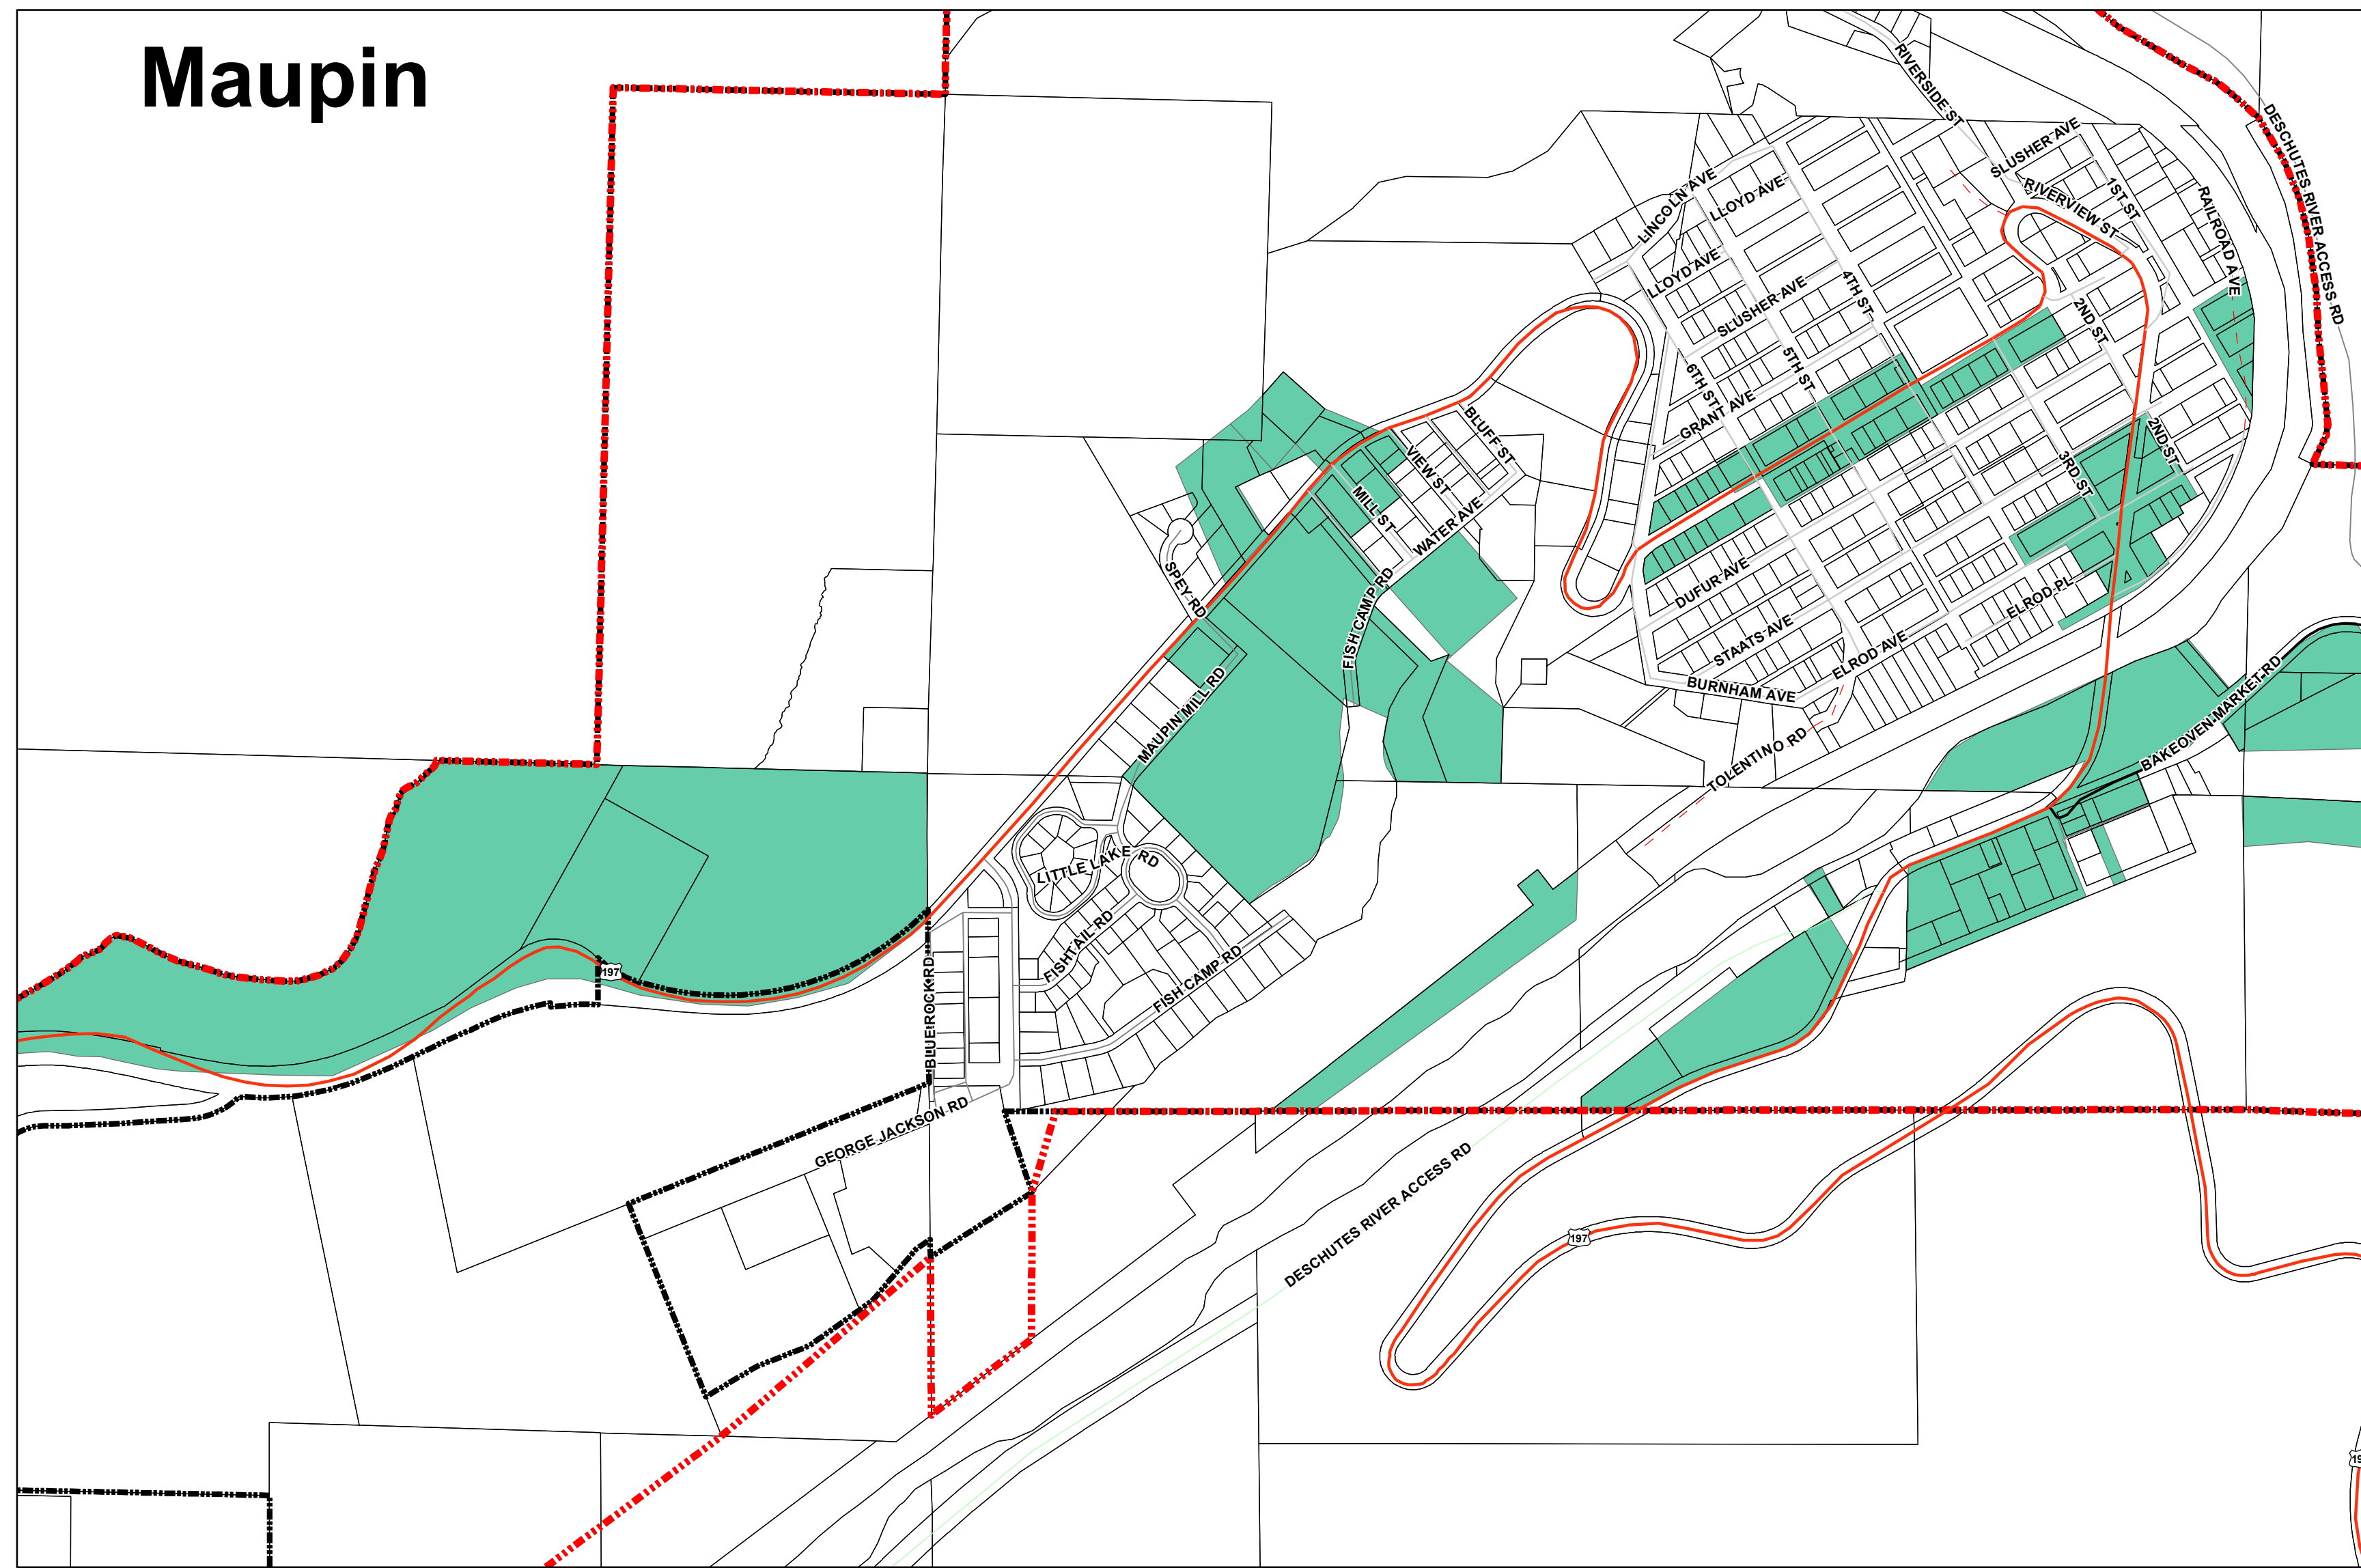

# Maupin

# Mosier

# Dufur

## INCORPORATED COMMUNITIES

Dufur		
Zone	Sq Miles	Acres
C1	0.021	13.49
M1	0.11	70.7

Mosier		
Zone	Sq Miles	Acres
C	0.041	25.8
I	0.086	54.9

Maupin		
Zone	Sq Miles	Acres
GC	0.01	6.9
I	0.063	103.5
RC	0.162	40.5