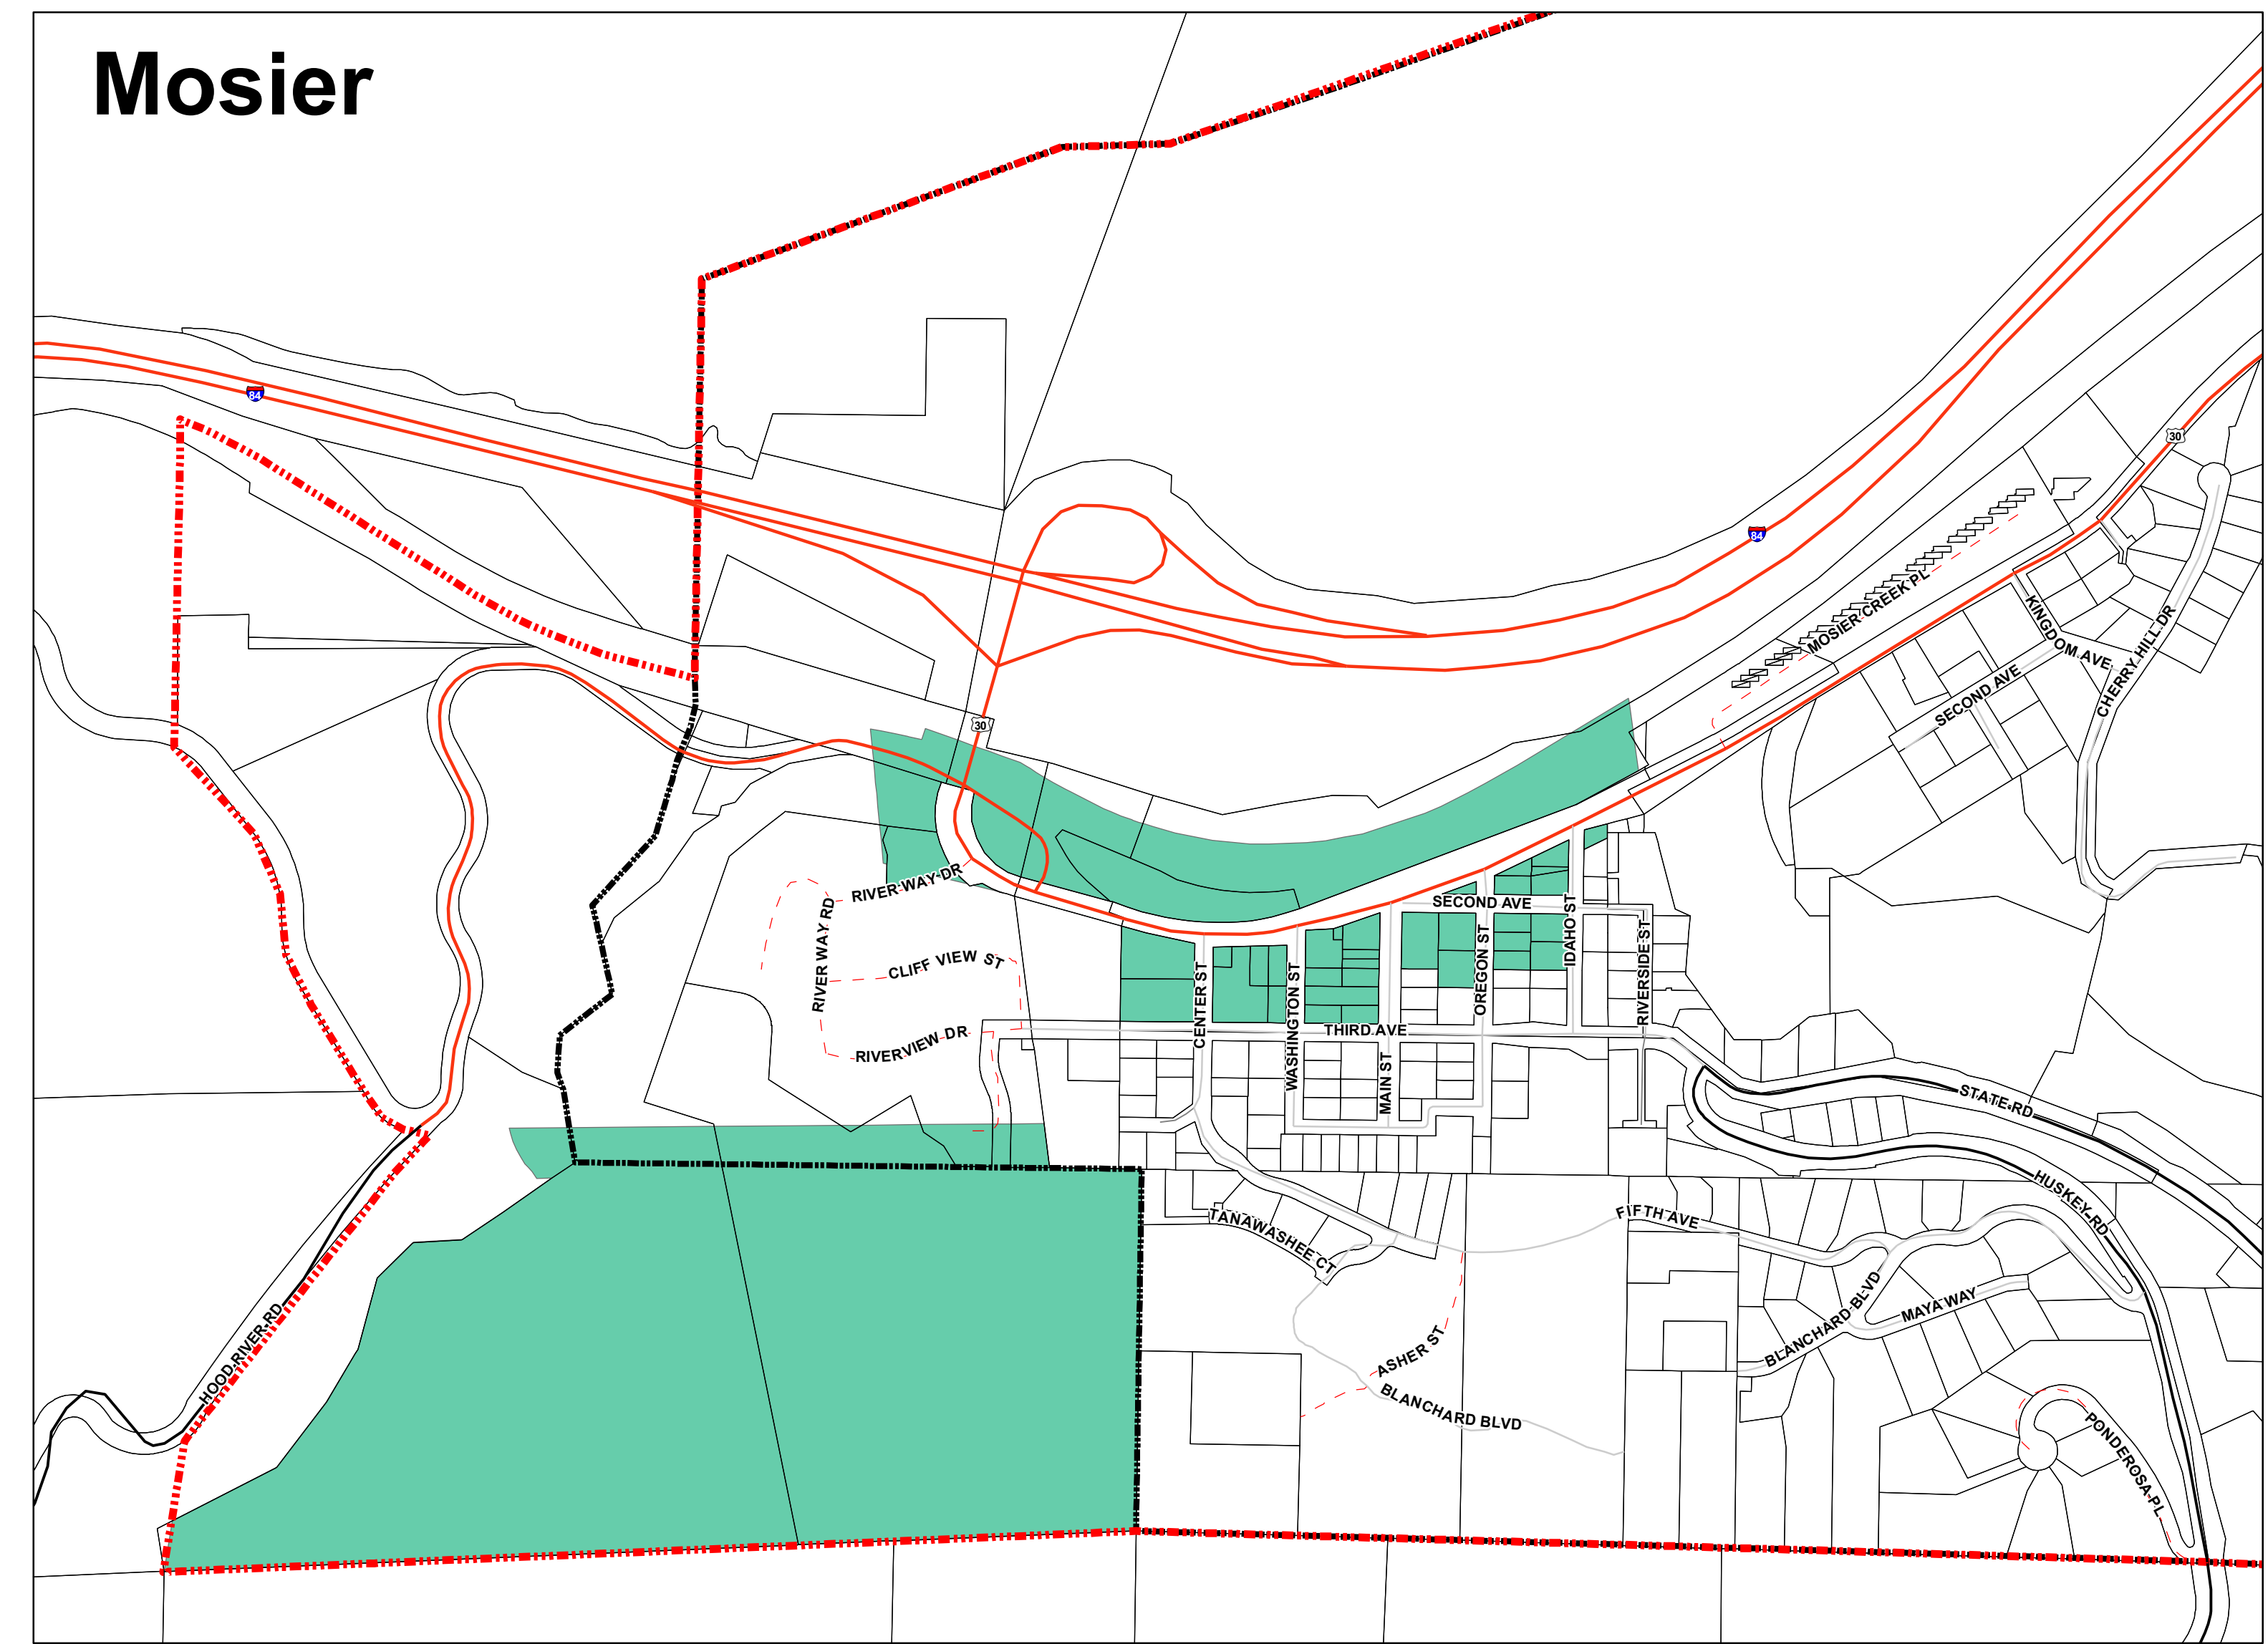

# Maupin

# Mosier

# Dufur

## INCORPORATED COMMUNITIES

Dufur		
Zone	Sq Miles	Acres
C1	0.021	13.49
M1	0.11	70.7

Mosier		
Zone	Sq Miles	Acres
C	0.041	25.8
I	0.086	54.9

Maupin		
Zone	Sq Miles	Acres
GC	0.01	6.9
I	0.063	103.5
RC	0.162	40.5